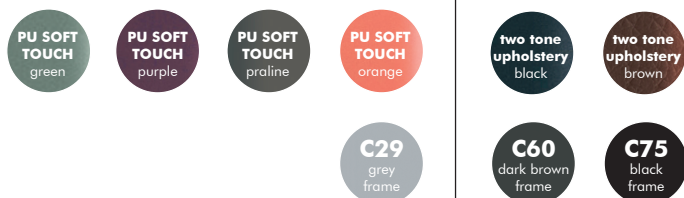

VERMEIREN
we care for you

Features

- 5 point belt
- Adjustable seat height
- Directional wheels
- Seat reclining up to 40°

Colours

- Removable safety belt
- Detachable, adjustable headrest

Option B52
Serum holder